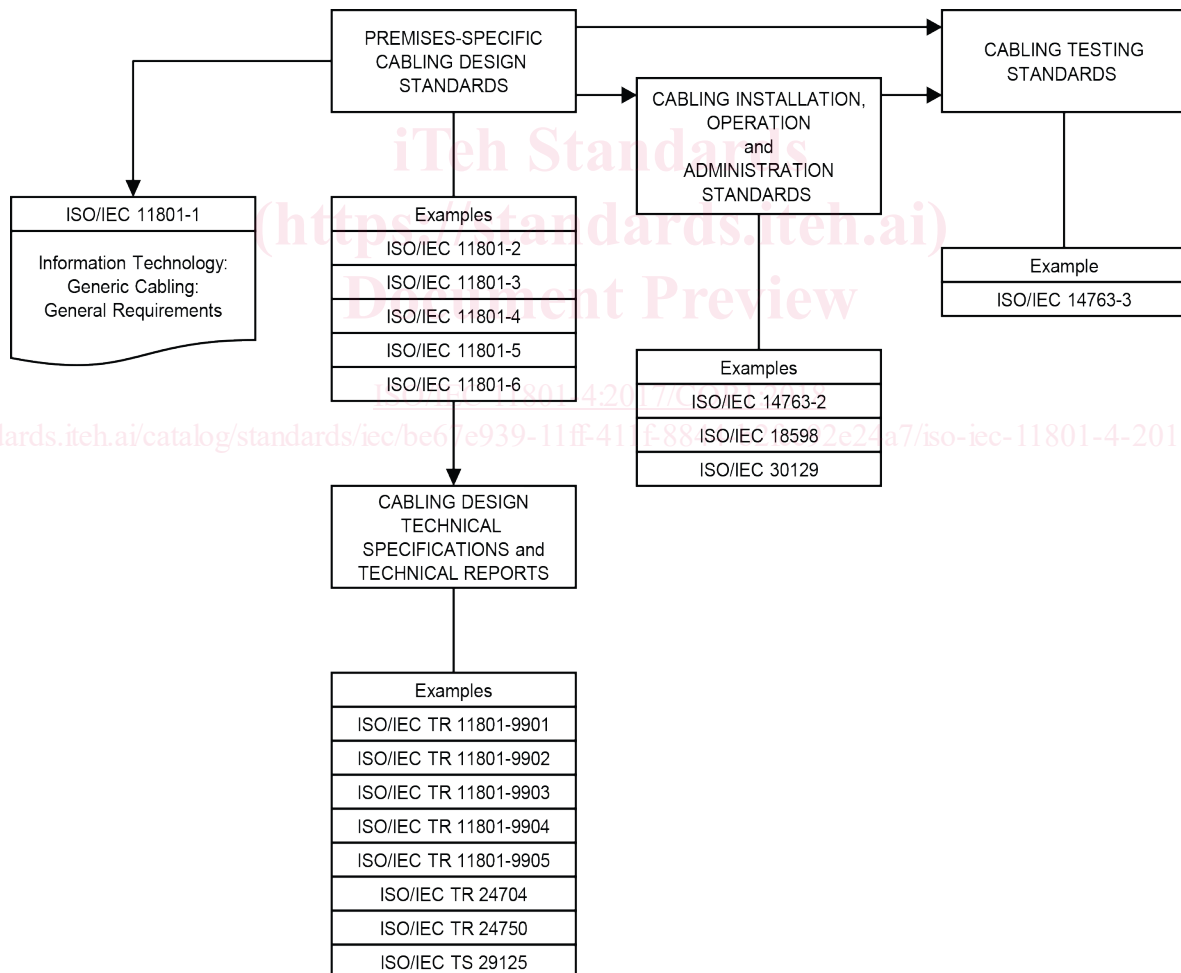

**ISO/IEC 11801-4**

**Edition 1.0 2017-11**

**INFORMATION TECHNOLOGY –  
 GENERIC CABLING FOR CUSTOMER PREMISES**

**Part 4: Single-tenant homes**

**CORRIGENDUM 1**

**Figure 1 – Relationships between the generic cabling documents produced by ISO/IEC JTC 1/SC 25**

Replace the figure graphic with the following new figure graphic:

IEC

**4 Conformance**

Replace NOTE 1 with the following new note:

NOTE 1 This approach is not applicable to all parameters for Class BCT-B cabling.