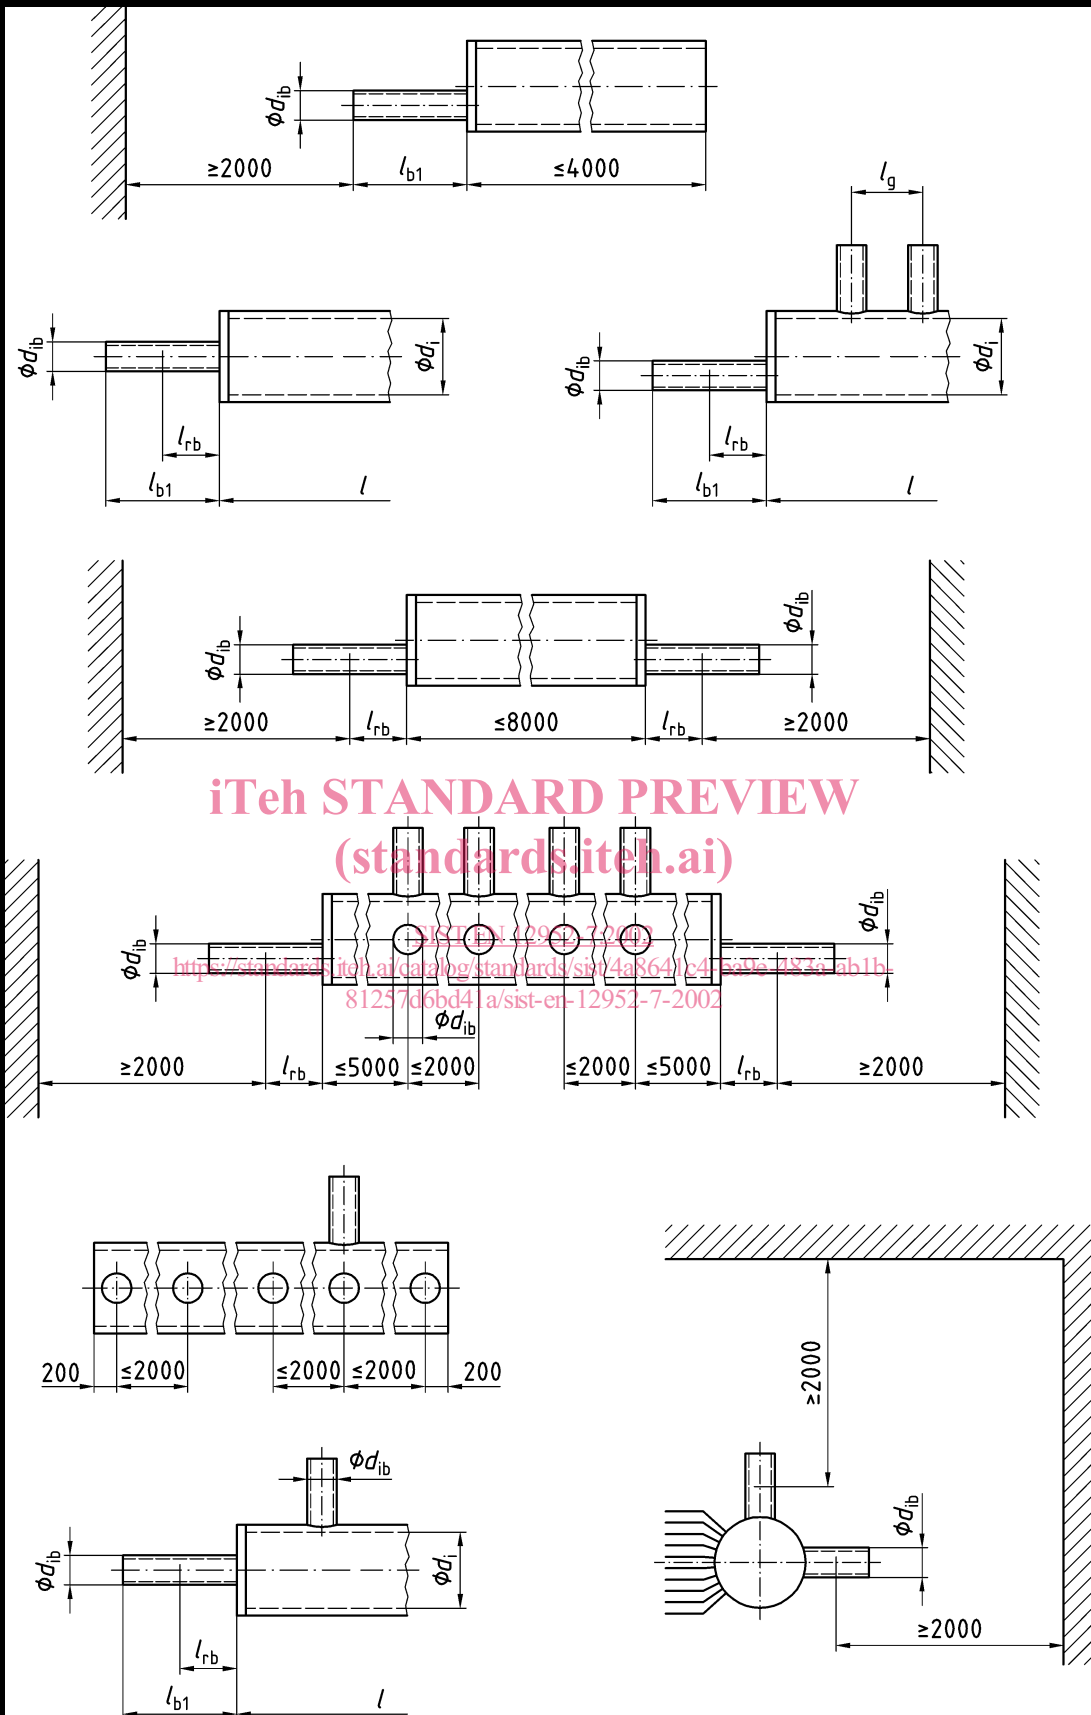

iTeh STANDARD PREVIEW
(standards.iteh.ai)

<http://standards.iteh.ai/catalog/standards/sist/4a8641e4-5c7a-457a-b11b-81257d6bd41a/sist-en-12952-7-2002>