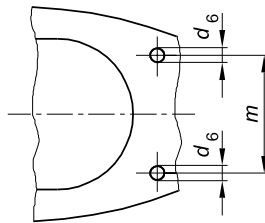

English version

Table 6

Delete existing table 6 and insert the following:

Designation	Symbol	Dimensions mm
Diameter of the holes	d_6^a	15 ± 2
Distance between the centre lines of the holes	m^a	155 ± 10
a Other dimensions are permissible provided the seat is supplied with the W.C. pan		

Figure 5

Delete existing figure 5 and insert the following

iTeh STANDARD PREVIEW
(standards.iteh.ai)

SIST EN 33:2003/AC:2005
Deutsche Fassung
<https://standards.iteh.ai/catalog/standards/sist/01ccc9-825f-4069-9118-8a7a28cb9cd8/sist-en-33-2003-ac-2005>

Bild 5

Ausstreichen das bestehende Bild 5 und ersetzen mit dem folgenden Bild: