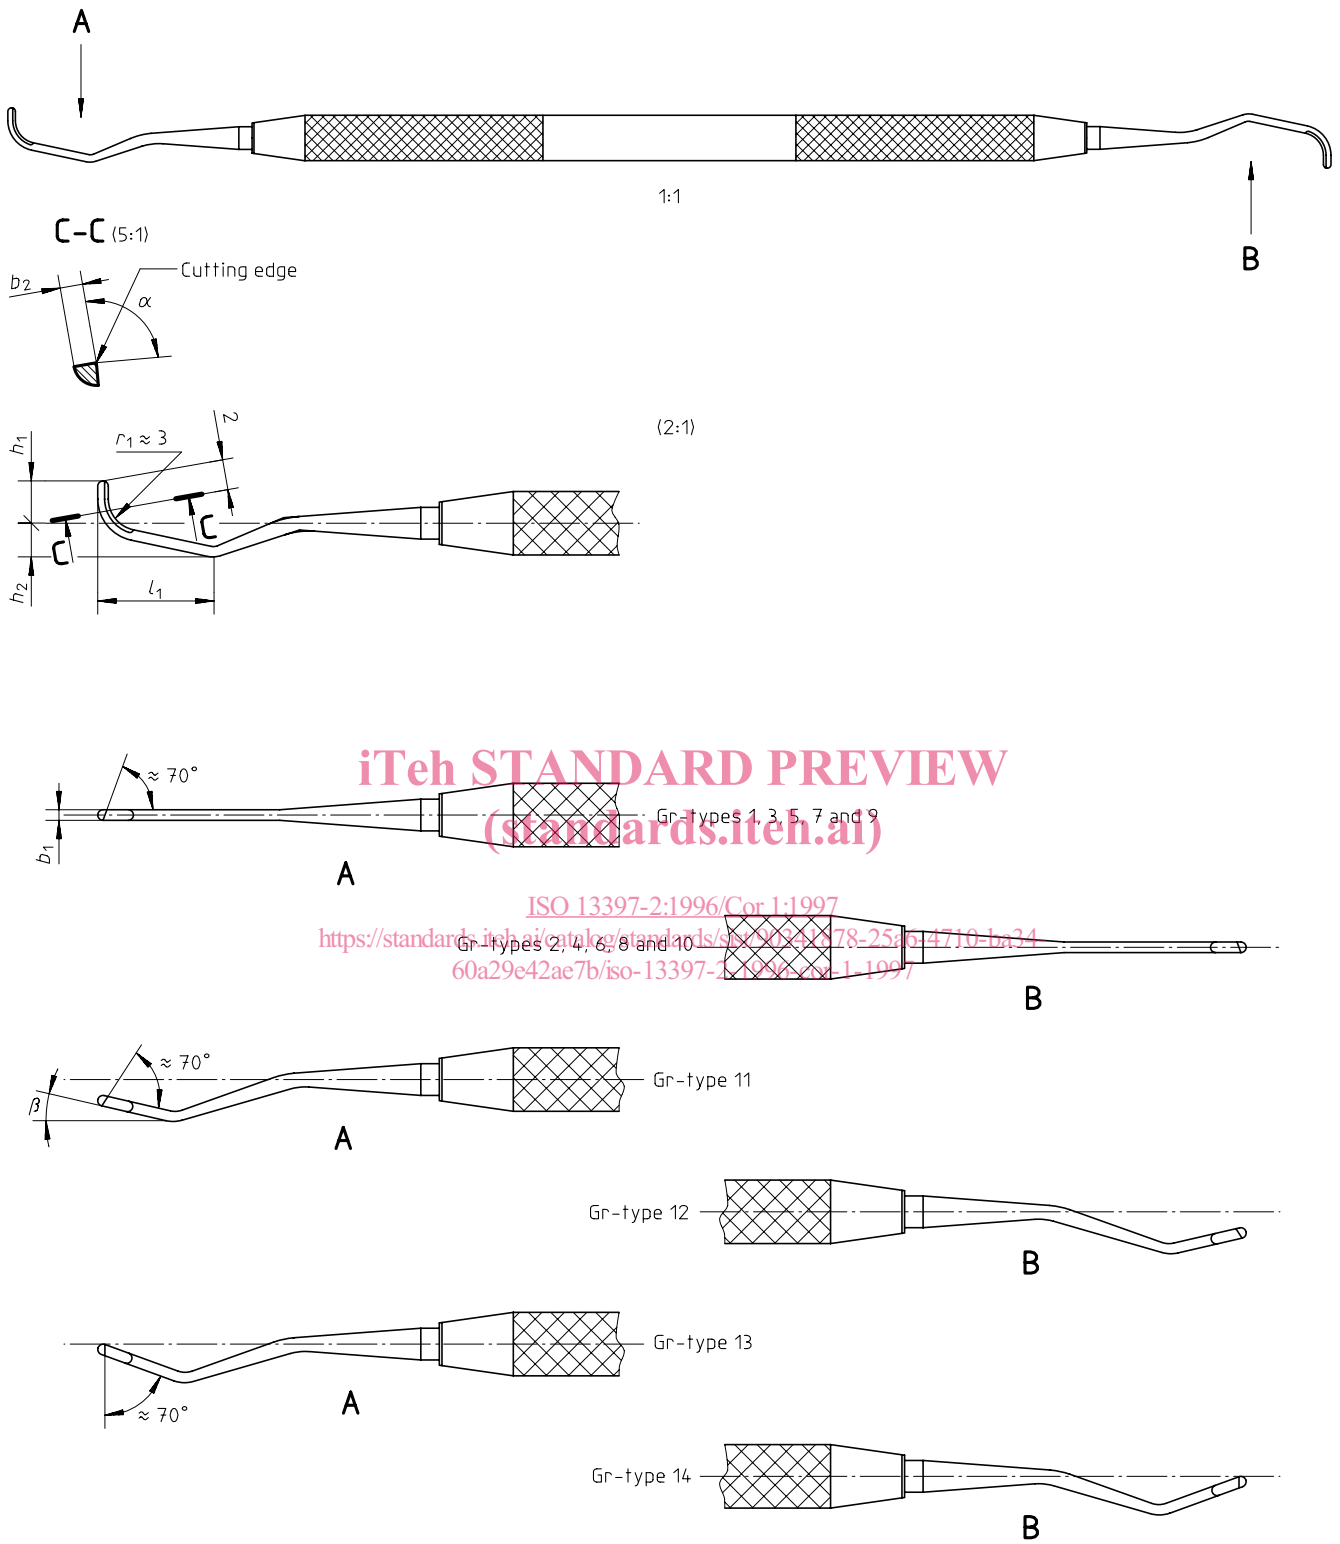

Dimensions in millimetres

Figure 1 — Periodontal curettes — Gr-types 1 to 14