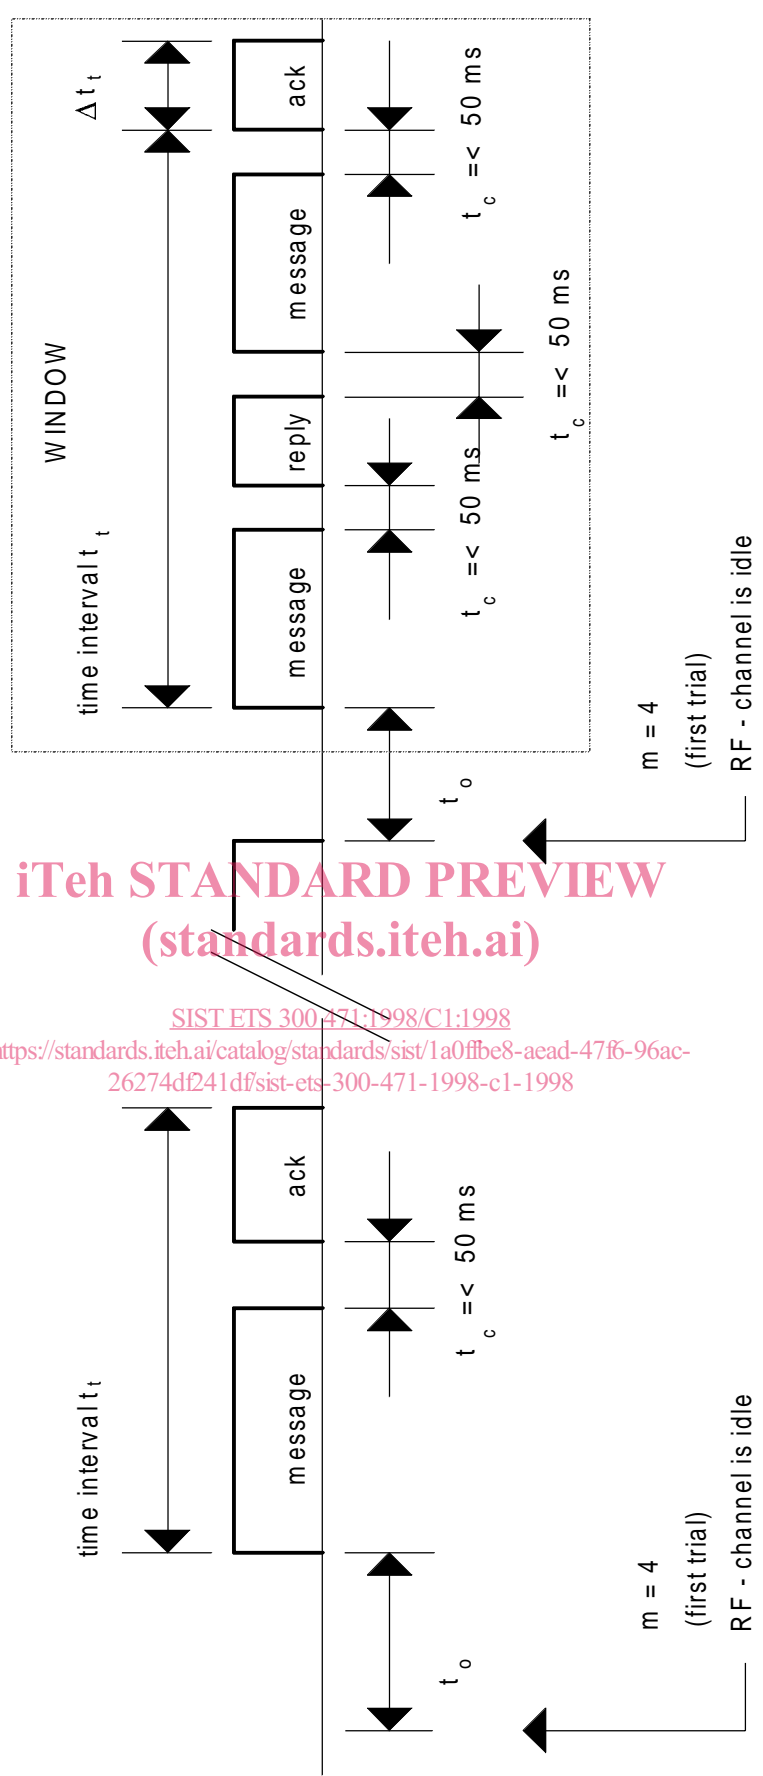

Sharing data/data; users operating independently.

Observation time $t_o = t_f + nt_i$; $t_f = 60$ ms; $t_i = 50$ ms

$n =$ random number between 1, 2, ..., m .

Figure 1: Access protocol sharing data/data

iTeh STANDARD PREVIEW
(standards.iteh.ai)