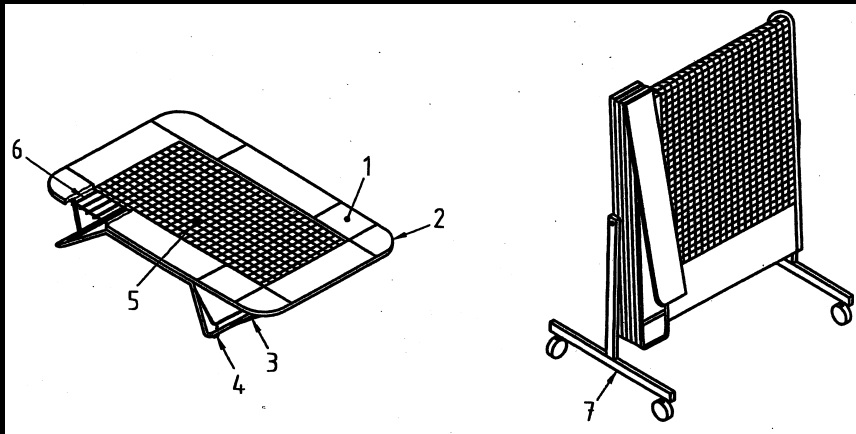

iTeh STANDARD PREVIEW
(standards.iteh.ai)

SIST EN 13219:2002

<https://standards.iteh.ai/catalog/standards/sist/9110f0a1-81b3-4b09-abc0-72939769589a/sist-en-13219-2002>