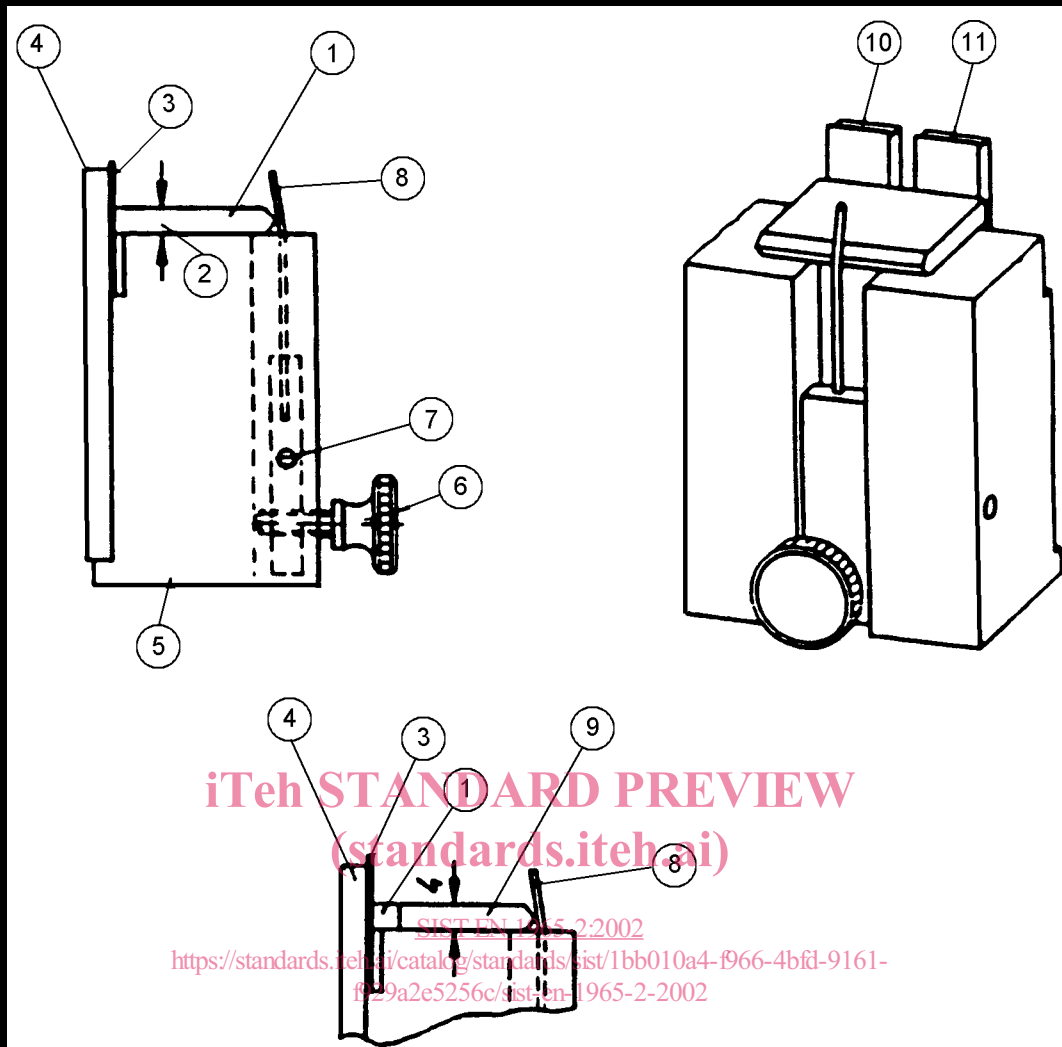

iTeh STANDARD PREVIEW
(standards.iteh.ai)

SIST EN 1965-2:2002

<https://standards.iteh.ai/catalog/standards/sist/1bb010a4-f966-4bfd-9161-f929a2e5256c/sist-en-1965-2-2002>